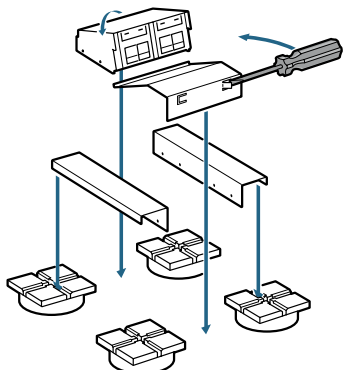

Soluflex cable floor system

accessory installation

■ Installation

With mini-column

Power pole with accessory outlet tile and fixing bracket

For 37 mm height cable floor system

Positioning of power outlet units

Positioning of data outlet units

Soluflex cable floor system

accessory installation

■ Installation (continued)

For 60 mm height cable floor system

Submerged Arteor power unit with cable outlet tile

Fully submerged Arteor data unit with cable outlet

For 90 and 120 mm height cable floor system

Floor box lid and trim with floor box tile