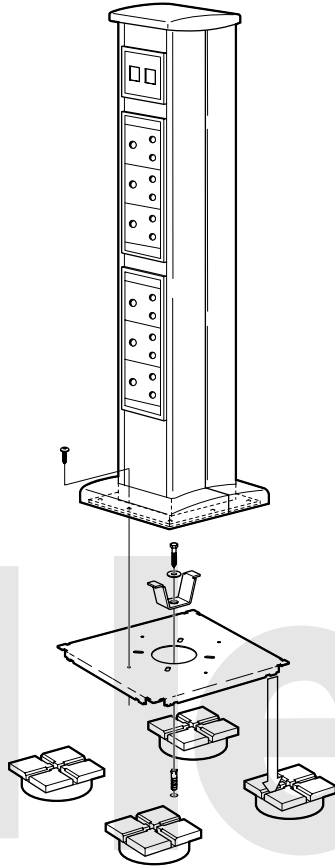

Soluflex cable floor system

accessory installation

■ Installation

With mini-column

Power pole with accessory outlet tile and fixing bracket

For 37 mm height cable floor system

Positioning of power outlet units

Positioning of data outlet units

Soluflex cable floor system

accessory installation

■ Installation (continued)

For 60 mm height cable floor system

Submerged Arteor power unit with cable outlet tile

Fully submerged Arteor data unit with cable outlet

For 90 and 120 mm height cable floor system

Floor box lid and trim with floor box tile