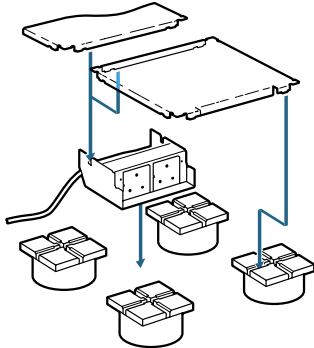

Positioning of data outlet units

Soluflex cable floor system

accessory installation

■ Installation (continued)

For 60 mm height cable floor system

Submerged Arteor power unit with cable outlet tile

Fully submerged Arteor data unit with cable outlet

For 90 and 120 mm height cable floor system

Floor box lid and trim with floor box tile