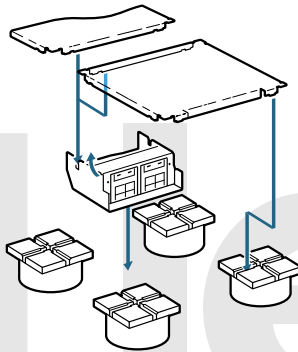

Positioning of data outlet units

Soluflex cable floor system

accessory installation

■ Installation (continued)

For 60 mm height cable floor system

Submerged Arteor power unit with cable outlet tile

Fully submerged Arteor data unit with cable outlet

For 90 and 120 mm height cable floor system

Floor box lid and trim with floor box tile