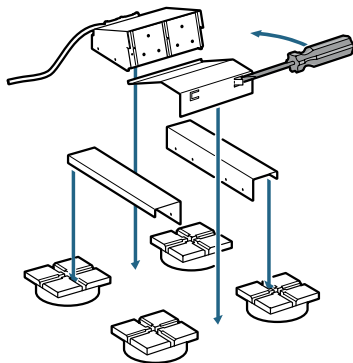

Soluflex cable floor system

accessory installation

■ Installation

With mini-column

Power pole with accessory outlet tile and fixing bracket

For 37 mm height cable floor system

Positioning of power outlet units

Positioning of data outlet units

Soluflex cable floor system

accessory installation

■ Installation (continued)

For 60 mm height cable floor system

Submerged Arteor power unit with cable outlet tile

Fully submerged Arteor data unit with cable outlet

For 90 and 120 mm height cable floor system

Floor box lid and trim with floor box tile