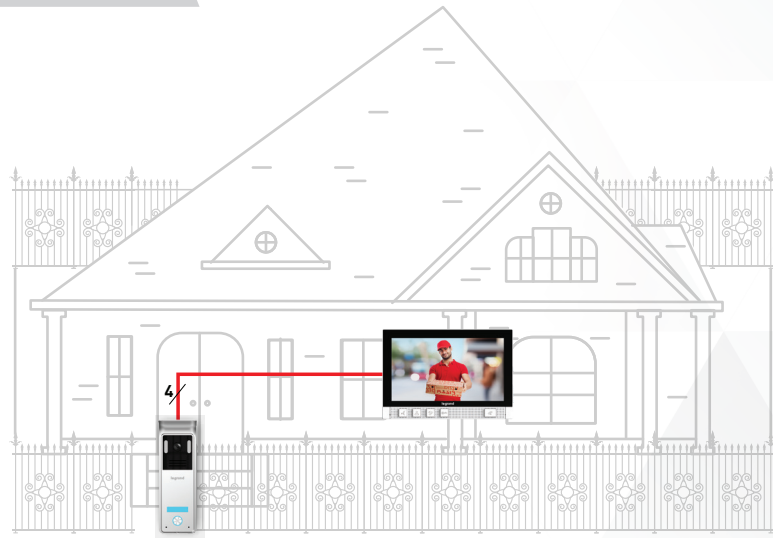

1.

legrand®

LIVE THE ADVANTAGE

KIT VIDEO

with memory

Manage **one entrance**

INSTALL 1 VIDEOKIT

Indoor Monitor 7"-Push Buttons

Hands free

4.

Manage **Two entrance**

**INSTALL 1 VIDEOKIT+ 1 ADDITIONAL ENTRANCE PANEL
+3 ADDITIONAL INDOOR MONITORS**

----- Add and mix up to 4 Indoor Monitors.

Indoor Monitor 7" - Touch Buttons

Hands free