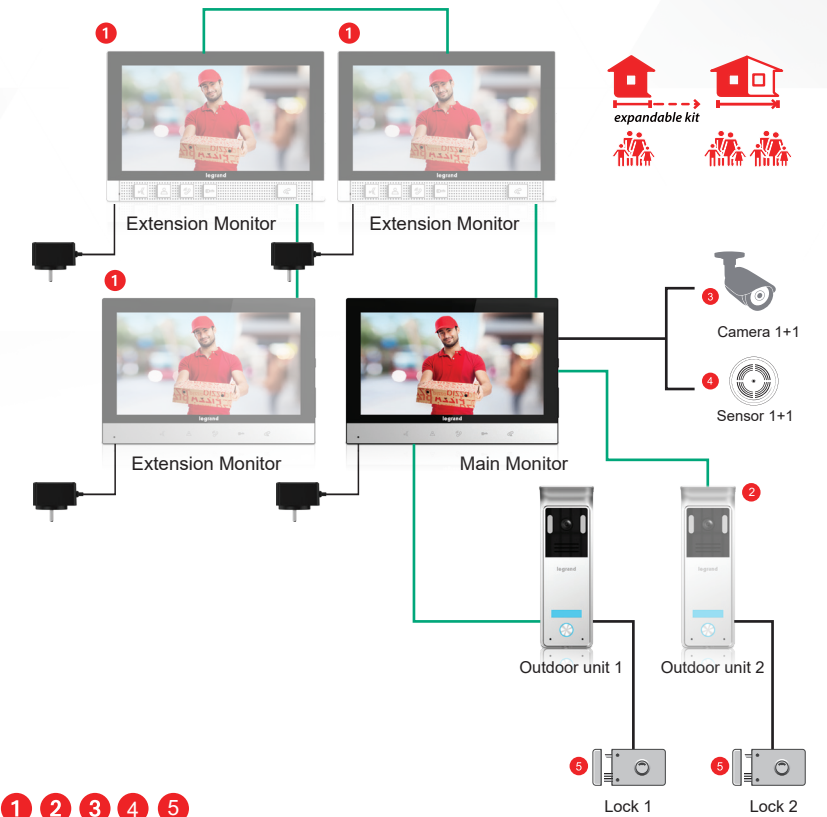

Expandable