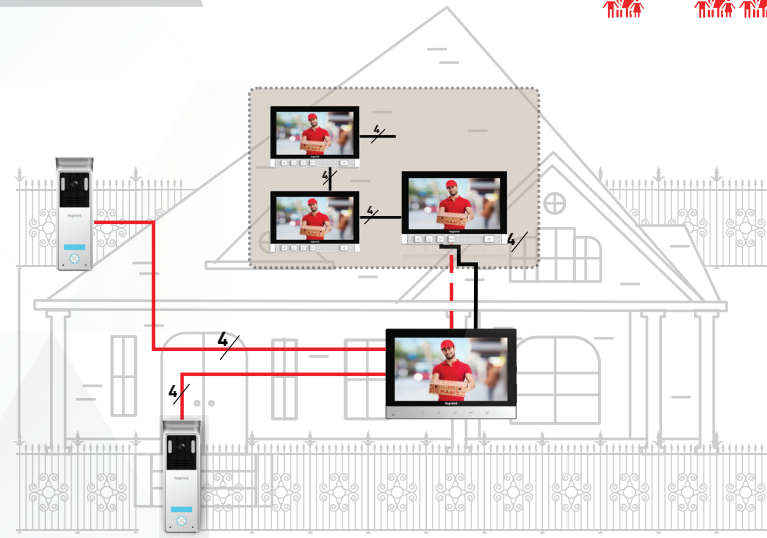

1.

legrand®

LIVE THE ADVANTAGE

KIT VIDEO

with memory

Manage **one entrance**

INSTALL 1 VIDEOKIT

Indoor Monitor 7"-Push Buttons

Hands free

4.

Manage **Two entrance**

**INSTALL 1 VIDEOKIT+ 1 ADDITIONAL ENTRANCE PANEL
+3 ADDITIONAL INDOOR MONITORS**

----- Add and mix up to 4 Indoor Monitors.

Indoor Monitor 7" - Touch Buttons

Hands free